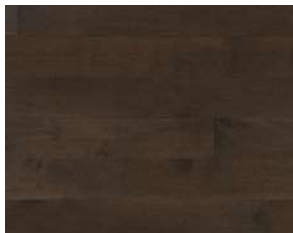

Compass Point

BY  CHESAPEAKE FLOORING

Solid 3-1/4" and 4-1/4" Yellow Birch

Champagne

Riviera
3-1/4" 4793212T8 | 4-1/4" 4794212T8

North Point
3-1/4" 4793212T7 | 4-1/4" 4794212T7

Horseshoe
3-1/4" 4793212T9 | 4-1/4" 4794212T9

Champagne
3-1/4" 4793212U0 | 4-1/4" 4794212U0

Half Moon
3-1/4" 4793212U1 | 4-1/4" 4794212U1

Sunrise
3-1/4" 4793212U2 | 4-1/4" 4794212U2

Features & Benefits

- ◆ Featuring a wirebrushed surface texture enhancing the natural beauty of solid hardwood
- ◆ Beautiful color palette to fit perfectly in any room of a home
- ◆ Grown and manufactured in North America

Specifications

SPECIES:	Yellow Birch
GRADE:	Excel
WIDTH:	3-1/4" 4-1/4"
THICKNESS:	3/4"
EDGE TYPE:	Micro V
FINISH:	UV Urethane
INSTALLATION:	Nail Staple
WARRANTY:	35 Year Residential 5 Year Light Commercial
PACKAGING:	20 sf/ct 40 ct/pa (3-1/4") 18.9 sf/ct 40 ct/pa (4-1/4")