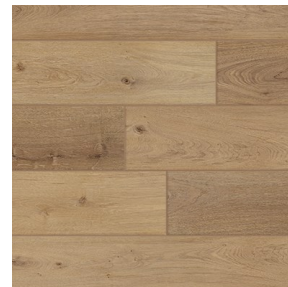

Carolina

BY  CHESAPEAKE FLOORING

Features & Benefits

- ◆ Available in eight colors of 7" x 48" planks
- ◆ Natural embossing texture with painted micro-bevel edges
- ◆ FloorScore® Certified providing the healthier choice in flooring

CHESAPEAKE
FLOORING

5mm 20mil Rigid Core

Ocean Isle - CHLGEM64RC

Charleston Dunes - CHLGEM07RC

Gatling Grey - CHLGEM03RC

Mother Vine - CHLGEM62RC

Nags Red Oak - CHLGEM61RC

Palmetto Beach - CHLGEM94RC

Seagrove - CHLGEM69RC

South khaki-Lucky - CHLGEM02RC