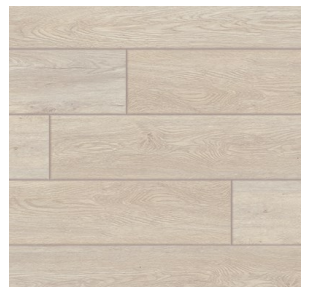

Carolina

BY  CHESAPEAKE FLOORING

Features & Benefits

- ◆ Available in eight colors of 7" x 48" planks
- ◆ Natural embossing texture with painted micro-bevel edges
- ◆ FloorScore® Certified providing the healthier choice in flooring

CHESAPEAKE
FLOORING

5mm 20mil Rigid Core

Ocean Isle - CHLGEM64RC

Charleston Dunes - CHLGEM07RC

Gatling Grey - CHLGEM03RC

Mother Vine - CHLGEM62RC

Nags Red Oak - CHLGEM61RC

Palmetto Beach - CHLGEM94RC

Seagrove - CHLGEM69RC

South khaki-Lucky - CHLGEM02RC